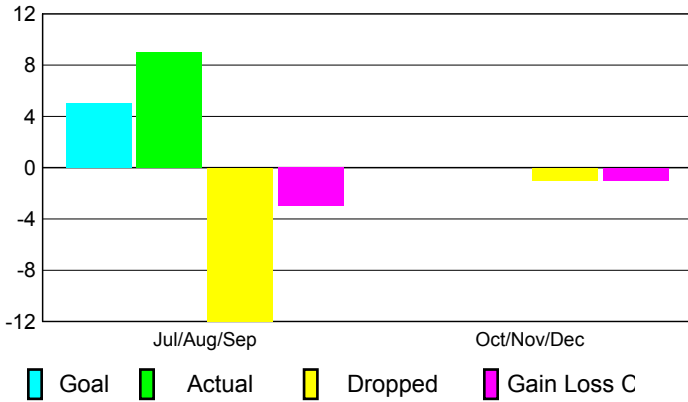

2010-2011 GMT Reports for District (or Undistricted) **District 323E1**

GMT: **KAMLESH JAIN**

Location: **INDIA**

GMT CA: **6**

CLUBS

**Club Results
2010-2011**

**Clubs
2009-2010**

Month	New Club Goal	Actual New Clubs	Actual Dropped Clubs	Gain/Loss of Clubs	Gain/Loss of Clubs
Jul/Aug/Sep	5	9	-12	-3	7
Oct/Nov/Dec	0	0	-1	-1	2
Totals	5	9	-13	-4	9

Club Results 2010-2011

Goal, New, Dropped, Gain/Loss

Comparison of Club Gain/Loss

Current Year Compared to the Previous Year

YTD Status Quo Clubs 2010-2011

Status Quo Clubs Compared to Status Quo Members

MEMBERSHIP