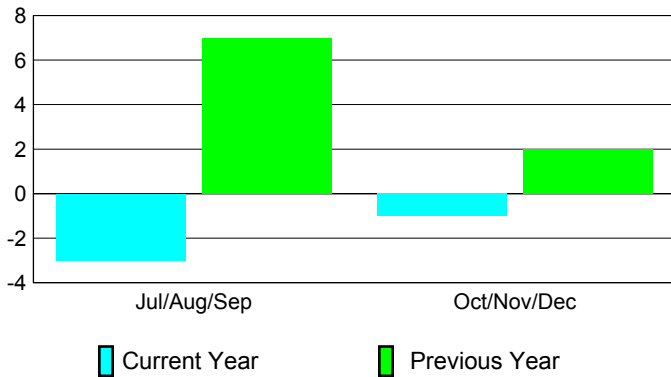

2010-2011 GMT Reports for District (or Undistricted) **District 323E1**

GMT: **KAMLESH JAIN**

Location: **INDIA**

GMT CA: **6**

CLUBS

**Club Results
2010-2011**

**Clubs
2009-2010**

Month	New Club Goal	Actual New Clubs	Actual Dropped Clubs	Gain/Loss of Clubs	Gain/Loss of Clubs
Jul/Aug/Sep	5	9	-12	-3	7
Oct/Nov/Dec	0	0	-1	-1	2
Totals	5	9	-13	-4	9

Club Results 2010-2011

Goal, New, Dropped, Gain/Loss

Comparison of Club Gain/Loss

Current Year Compared to the Previous Year

YTD Status Quo Clubs 2010-2011

Status Quo Clubs Compared to Status Quo Members

MEMBERSHIP