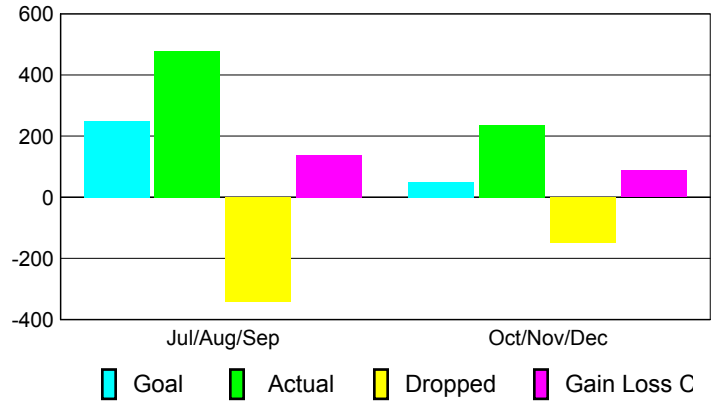

Membership Results 2010-2011

Goal, New, Dropped, Gain/Loss