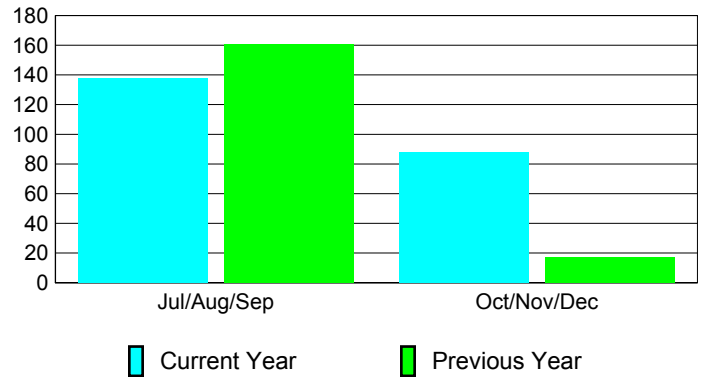

Comparison of Membership Gain/Loss

Current Year Compared to the Previous Year